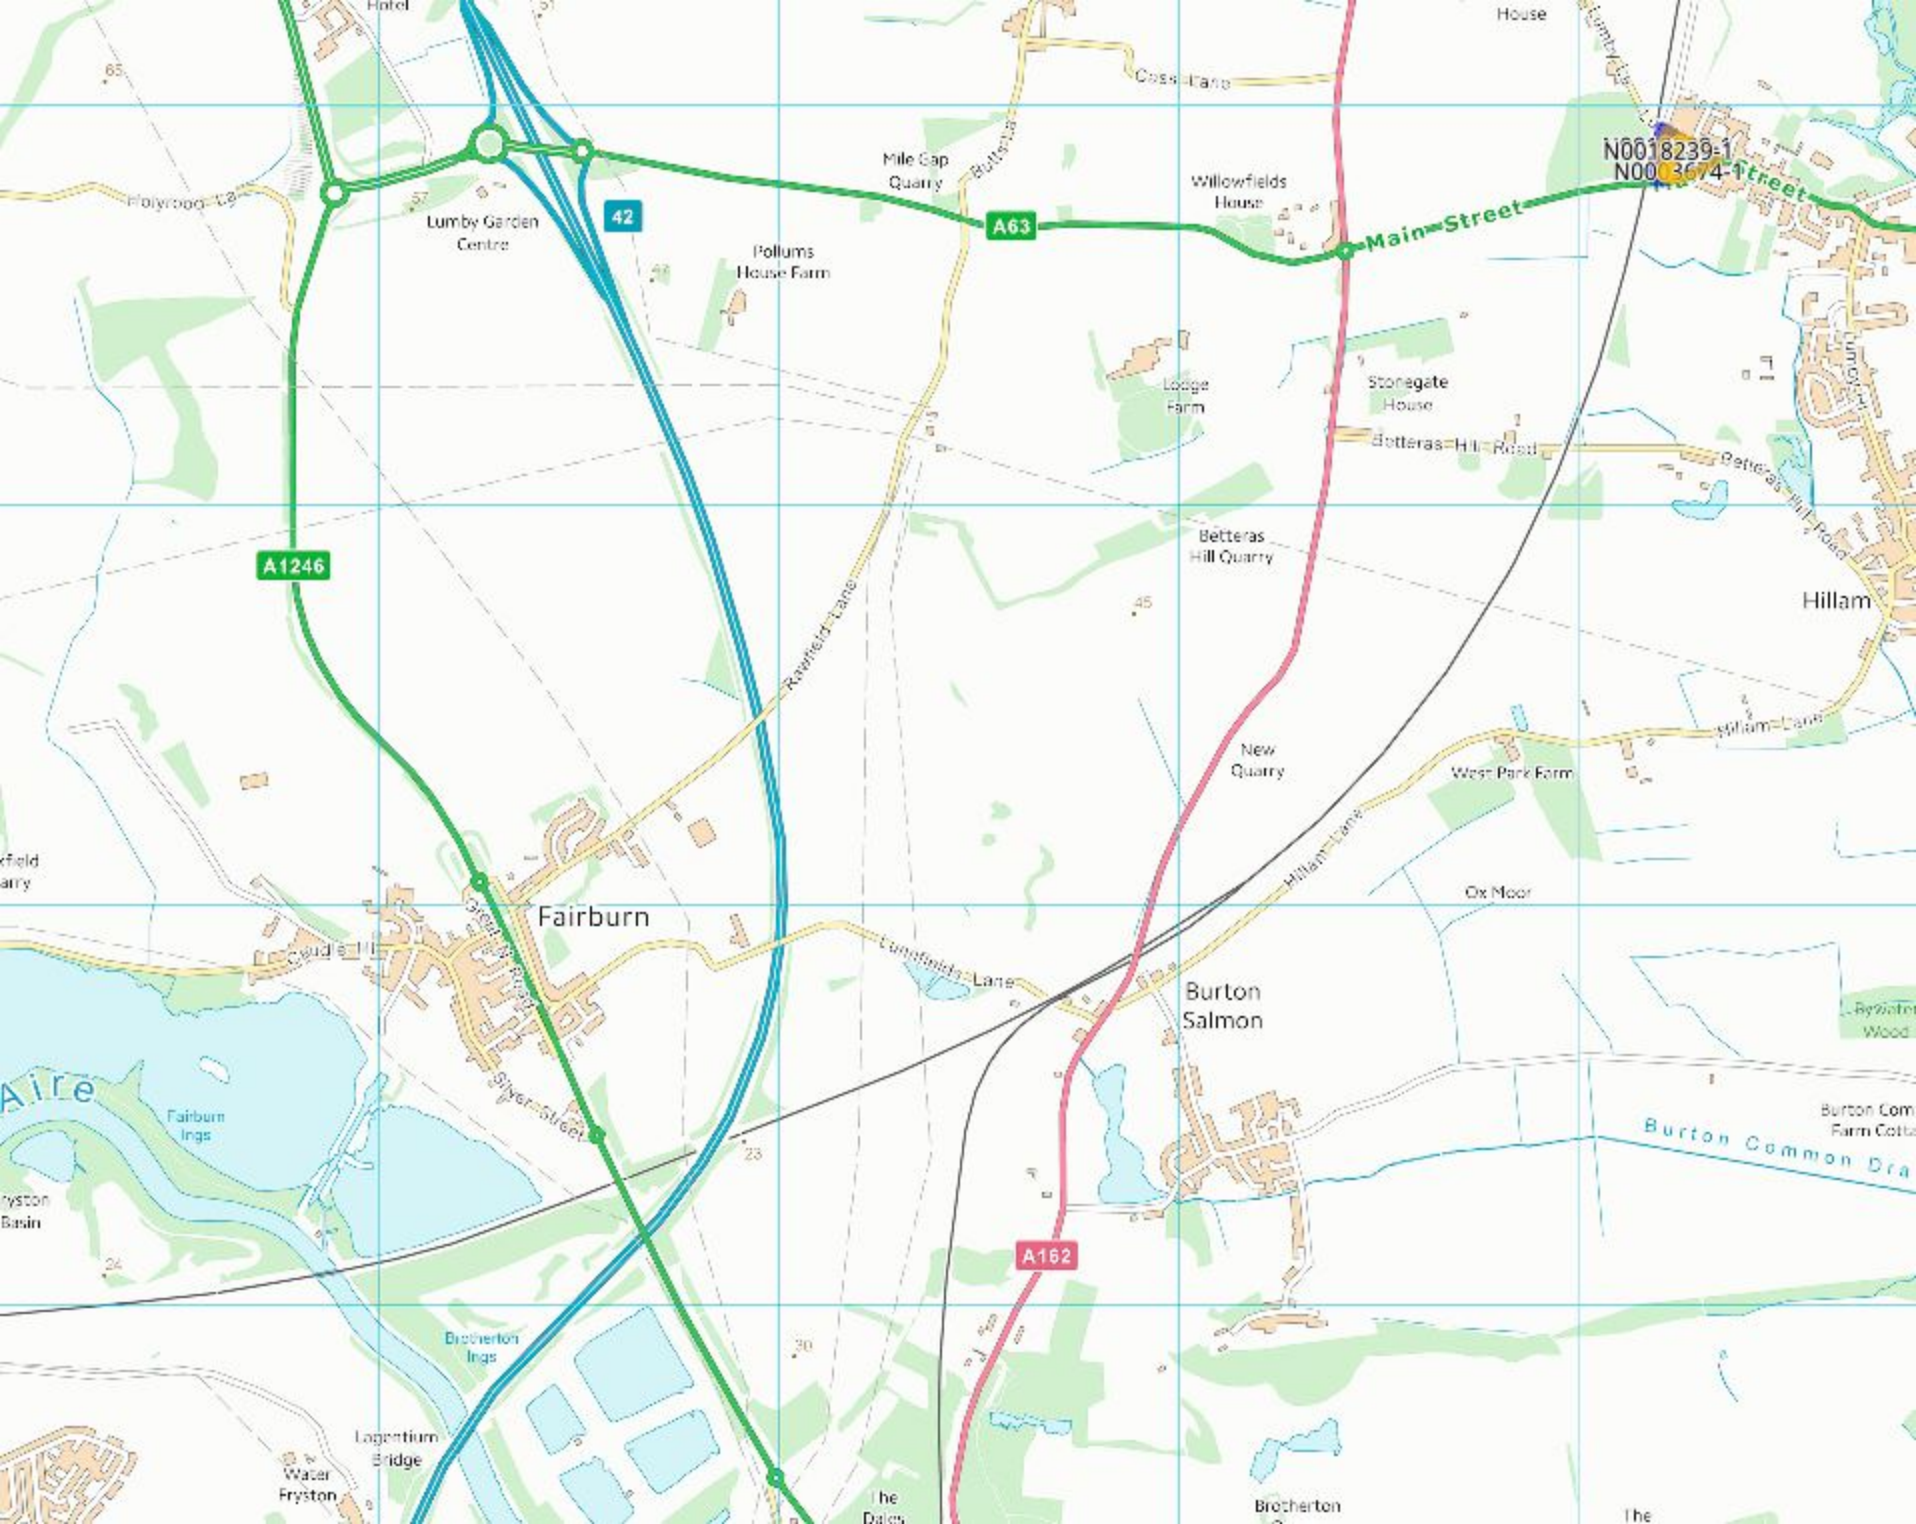

N0018239-1
N003674-1

A1246

42

A63

A162

Fairburn

Burton Salmon

Hillam

Aire

Burton Common Drain

Lumby Garden Centre

Pollums House Farm

Willowfields House

Stonegate House

Betteras Hill Quarry

New Quarry

West Park Farm

Ox Moor

Brotherton Ings

Logentium Bridge

Water Fryston

The Dalch

Brotherton

The

Mile Gap Quarry

Burton

Cross Lane

Rainfield Lane

Lumbyfields Lane

Hillam Lane

Betteras Hill Road

Petteras Hill Road

William Lane

Holyrood CB

Hotel

House

Main Street

Green Street
Slyer Street

Burton Com
Farm Cottag

Bywater
Wood

Field
Quarry

Fryston
Basin